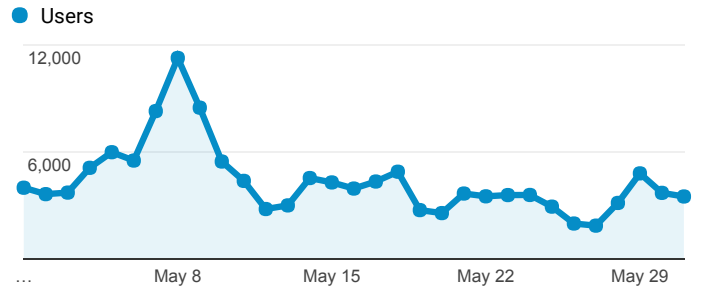

 All Users
100.00% Sessions

New Users

Users

Sessions by Country

Country	Sessions
Saudi Arabia	132,277
United States	2,887
India	2,416
United Kingdom	1,577
Egypt	1,321
Pakistan	1,126
United Arab Emirates	1,110
Philippines	1,098
Canada	581
Germany	531

Sessions by Traffic Type

Traffic Type	Sessions
organic	72,915
direct	50,538
referral	28,464

Sessions by Operating System

Operating System	Sessions
iOS	59,865
Windows	45,105
Android	40,107
Macintosh	6,223
Linux	346
BlackBerry	100
(not set)	86
Windows Phone	56
Chrome OS	24
SymbianOS	4