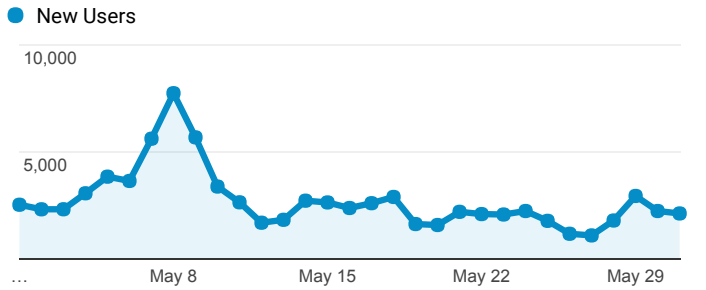

 All Users
100.00% Sessions

New Users

Users

Sessions by Country

Country	Sessions
Saudi Arabia	132,277
United States	2,887
India	2,416
United Kingdom	1,577
Egypt	1,321
Pakistan	1,126
United Arab Emirates	1,110
Philippines	1,098
Canada	581
Germany	531

Sessions by Traffic Type

Traffic Type	Sessions
organic	72,915
direct	50,538
referral	28,464

Sessions by Operating System

Operating System	Sessions
iOS	59,865
Windows	45,105
Android	40,107
Macintosh	6,223
Linux	346
BlackBerry	100
(not set)	86
Windows Phone	56
Chrome OS	24
SymbianOS	4