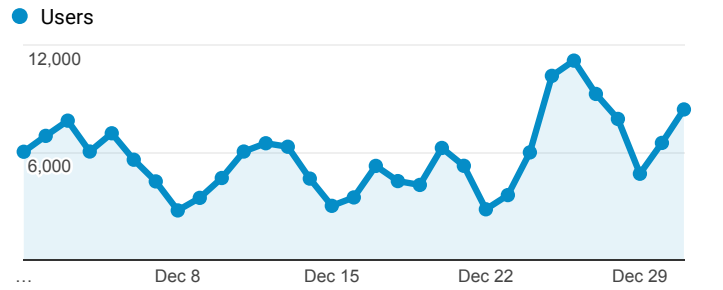

All Users
100.00% Sessions

New Users

Users

Sessions by Country

Country	Sessions
Saudi Arabia	187,139
United States	2,856
India	2,751
Egypt	2,567
United Kingdom	1,470
United Arab Emirates	938
Germany	921
Philippines	874
Pakistan	666
Sudan	629

Sessions by Traffic Type

Traffic Type	Sessions
organic	96,296
referral	56,396
direct	54,906
social	56
www.JSMining Statistics .com	1

Sessions by Operating System

Operating System	Sessions
iOS	97,777
Windows	54,762
Android	46,423
Macintosh	7,973
Linux	554
BlackBerry	65
(not set)	41
Windows Phone	33
Chrome OS	24
FreeBSD	2