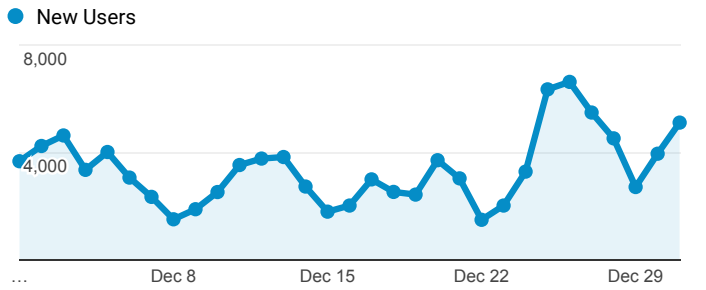

All Users
100.00% Sessions

New Users

Users

Sessions by Country

Country	Sessions
Saudi Arabia	187,139
United States	2,856
India	2,751
Egypt	2,567
United Kingdom	1,470
United Arab Emirates	938
Germany	921
Philippines	874
Pakistan	666
Sudan	629

Sessions by Traffic Type

Traffic Type	Sessions
organic	96,296
referral	56,396
direct	54,906
social	56
www.JSMining Statistics .com	1

Sessions by Operating System

Operating System	Sessions
iOS	97,777
Windows	54,762
Android	46,423
Macintosh	7,973
Linux	554
BlackBerry	65
(not set)	41
Windows Phone	33
Chrome OS	24
FreeBSD	2