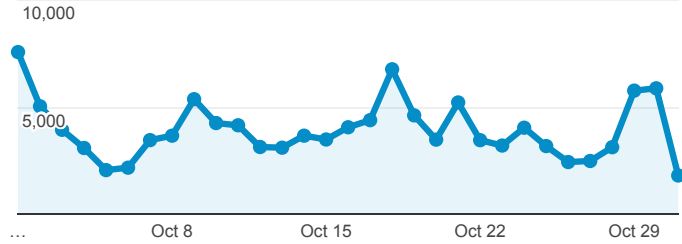

All Users
100.00% Sessions

New Users

New Users

Users

Users

Sessions by Country

Country	Sessions
Saudi Arabia	221,258
United States	3,374
India	3,348
Egypt	2,349
United Kingdom	1,756
United Arab Emirates	1,397
Philippines	1,201
Pakistan	1,048
Sudan	793
Canada	714

Centre	4,127
Sessions by Traffic Type	
Traffic Type	Sessions
organic	114,102
referral	77,652
direct	54,579
email	4

Sessions by Operating System	
Operating System	Sessions
iOS	117,276
Windows	60,710
Android	56,913
Macintosh	10,703
Linux	501
(not set)	112
BlackBerry	52
Chrome OS	51
Windows Phone	16
Nokia	1