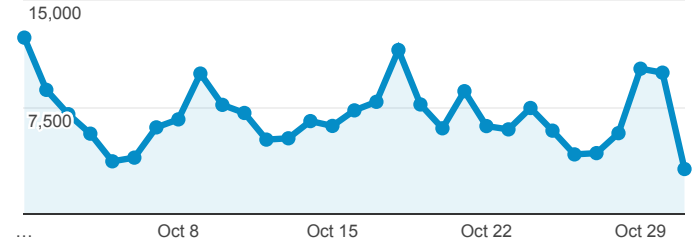

All Users
100.00% Sessions

New Users

New Users

Users

Users

Sessions by Country

Country	Sessions
Saudi Arabia	221,258
United States	3,374
India	3,348
Egypt	2,349
United Kingdom	1,756
United Arab Emirates	1,397
Philippines	1,201
Pakistan	1,048
Sudan	793
Canada	714

Centre	4,127
Sessions by Traffic Type	
Traffic Type	Sessions
organic	114,102
referral	77,652
direct	54,579
email	4

Sessions by Operating System	
Operating System	Sessions
iOS	117,276
Windows	60,710
Android	56,913
Macintosh	10,703
Linux	501
(not set)	112
BlackBerry	52
Chrome OS	51
Windows Phone	16
Nokia	1