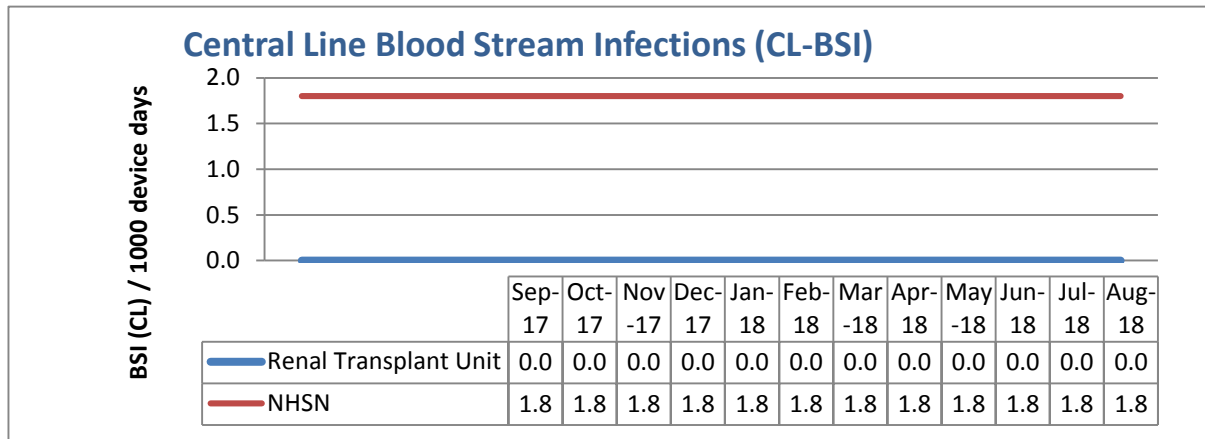

Graph 2, that represent the post data:

Project Lead

Name

Ehab Abdulghani

Team Members

Names

Nour Al-Attas (QM Facilitator)
 Mossairy, Shereefah
 Princess Austria
 Moneda, Jennifer
 Nada Turkistani
 Emma Mendoza
 Mary Pica
 Liza Briza
 Judy Enciso
 Melanie Poganga
 Sithara John
 Kristina Evasco
 Lerato Mosia
 Janice Tabanag
 Shirin Joseph
 Dhanyah Sibastean
 Shini Philipose
 Kochimol Devasia
 Anne Chavez
 Thushara Thankashan
 Maiden Salas