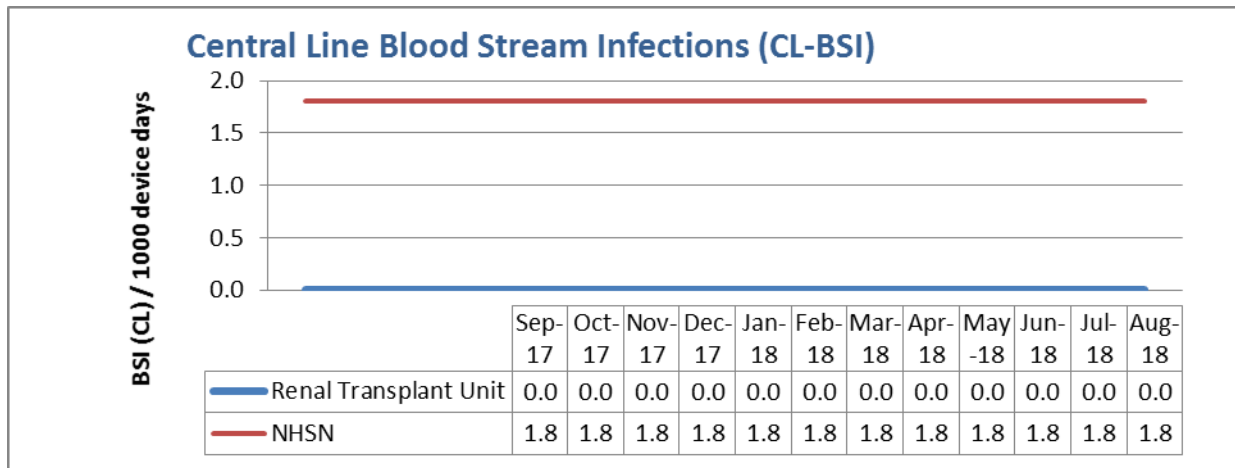

Graph 2, that represent the post data:

Project Lead

Name

Amany Moustafa,

Team Members

Names

Alanood Abdulfattah
 Shereefah Mossairy
 Ayman Al Dawdiah
 Doris Taylor
 Jenelyn Fernandez
 Krishnaveni Ramachandran
 Jubby Johny
 Jean Velasco
 Revathy Mohanan
 Norja Saharudin
 Nora Flores
 Rosemarie Lawrence
 Radwan Daghmush